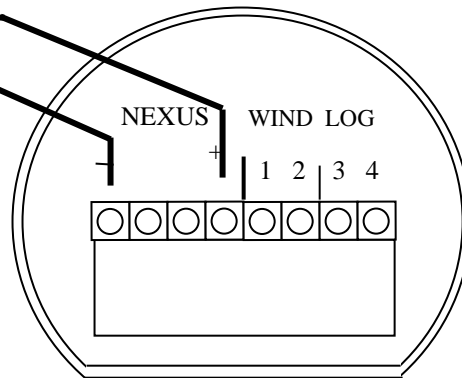

# CV7 interconnections

## NX2 or FI30 interconnections «WIND DATA Instrument»

+ Power source 12 VDC (10 to 14VDC)  
with fuse

- Power source 0 V

CV7

Red  
Blue  
Green  
Yellow

+12VDC  
0V  
1  
2

## SILVA «SERVER» interconnections

CV7

Red  
Blue  
Green  
Yellow

+12VDC  
0V  
1  
2