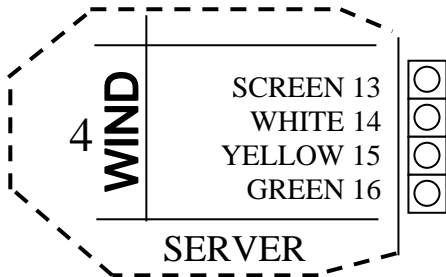

NX2 or FI30 «SERVER» interconnections